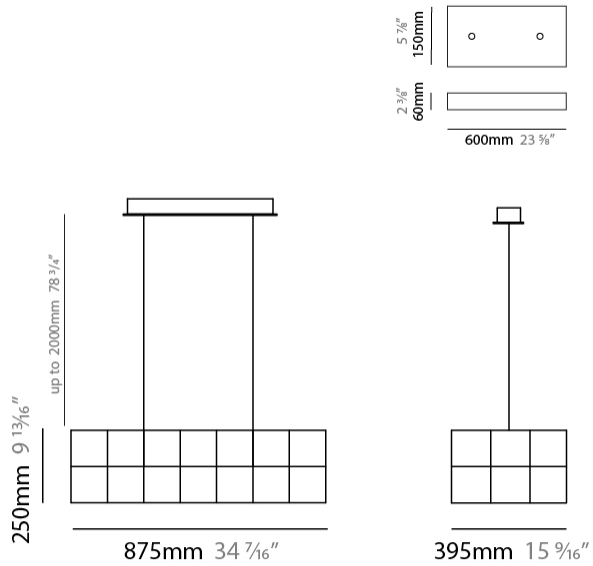

1. To build a product code in our configurator select the specify button on the base model # product page
2. To build a manual product code on this datasheet choose from the options listed below in blue font and add the suffix to the base model #

GENERAL

Series: Cosmos Square
Brand: Quasar
Division: Design
Mounting Type: Suspension
Mounting Location: Ceiling
Subcategory: Ambient

PHYSICAL

Shape: Rectangle
Length (mm): 875
Length (in): 34 7/16
Width (mm): 395
Width (in): 15 9/16
Height (mm): 250
Height (in): 9 13/16
Max. Overall Height (mm): 2250
Max. Overall Height (in): 88 9/16
Light Distribution: Omnidirectional
Weight (kg): 4
Weight (lbs): 8.82
Fixture Finish: [NIC / BRA / BBR](#)
Fixture Material: Metal
Cable Details: 2000mm Cable
Upon Request: Custom Sizes Optional Dowlight upon request

ELECTRICAL

Lamp Type: LED
Input Wattage (W): 57.6
Dimming: [Non-Dimming / Phase Dimming (120vac Only)](#)
Driver Included: Yes
Driver Location: Integrated
Driver Type: Constant Voltage - Universal
Driver Class: Class 2
Input Voltage (V): 120 - 277
Output Voltage (V): 12
Upon Request: (Not included - see components) Integral: 0-10Vdc dimming

LED

Number of LEDs: 96
Color Temperature (°K): [2400 / 2800](#)
Max. Delivered Lumen (lm): 2880 (2800K)
CRI: >90 CRI
Lamp Life (hrs): 50000

OPTICAL

RATINGS AND CERTIFICATIONS

Certified By: Certified for North American Standards
IP rating: IP20